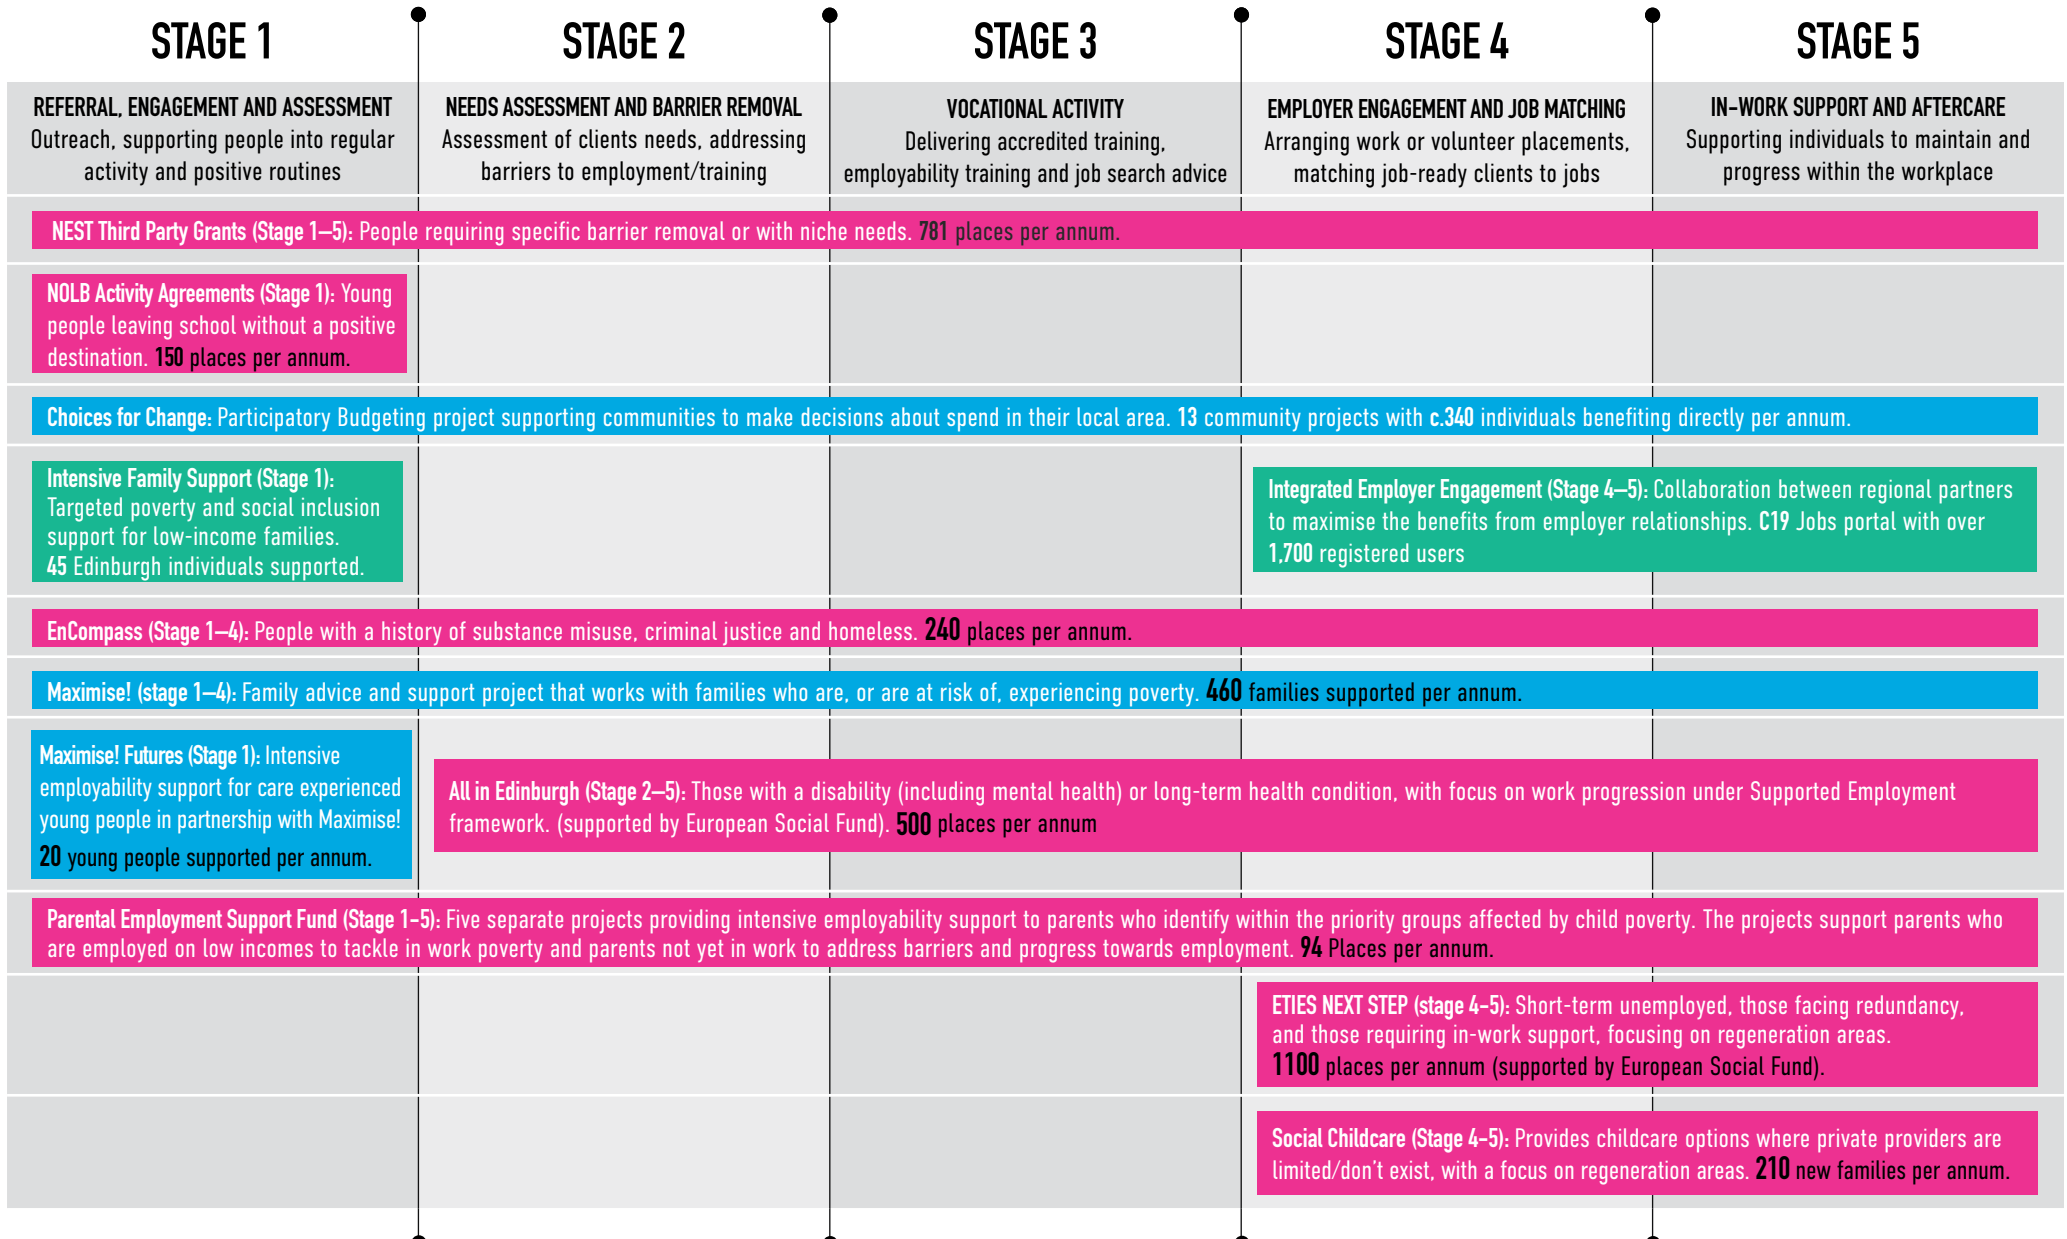

CCP Contract Managed Provision (Edinburgh's Strategic Skills Pipeline) 2020/21

 **ESES City Region Deal**
Activity: **1,745** places

 **CEC Funded Externally Delivered**
Provision: **3,075** places

 **Externally Funded**
Provision: **820** places